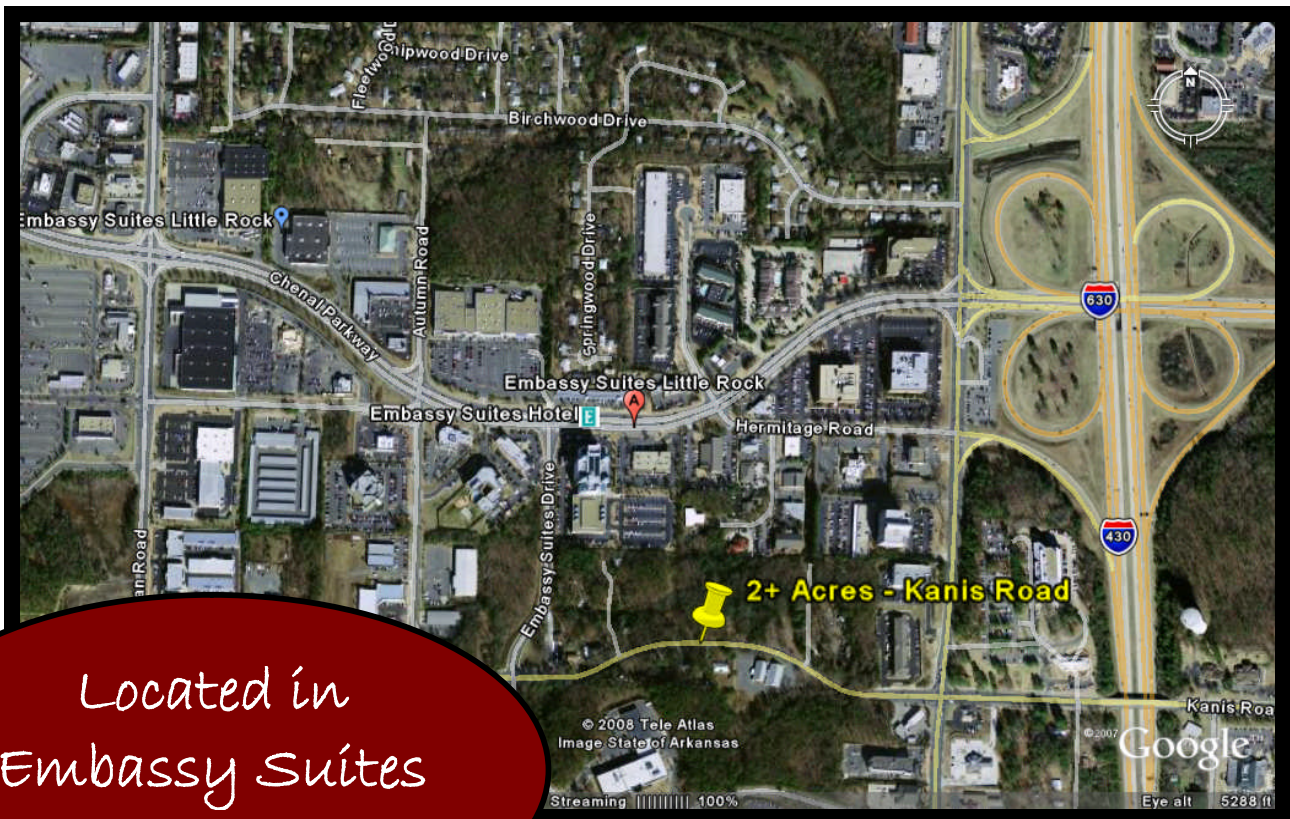

For Sale

2+ Acres - Kanis Road, Little Rock, Arkansas

\$694,000.00

*Located in
Embassy Suites
back yard!*

Randall Moore, CCIM
Terry Moore, CCIM
501-223-3800

Terry Moore & Assoc., Inc.

Commercial, Industrial and Investment Properties